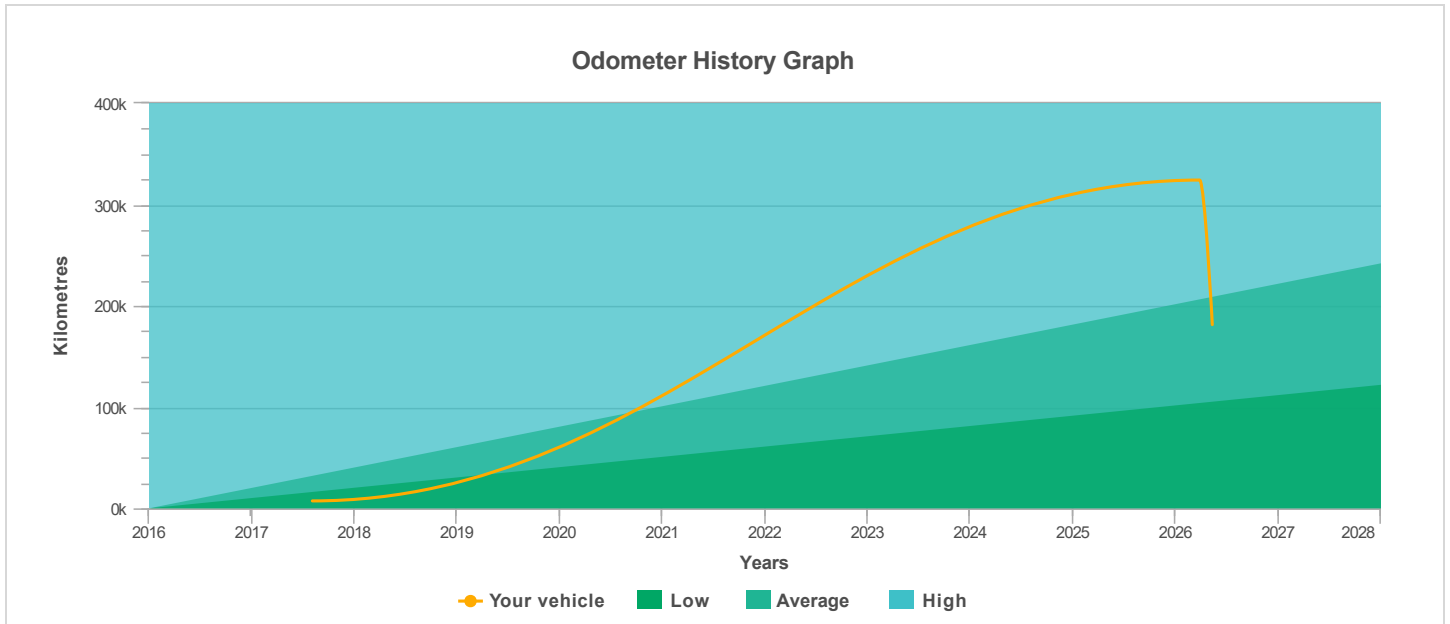

CarHistory notes:
CarHistory relies on data received from third parties. We recommend you review the vehicle's log book and service history to determine the accuracy of the vehicle's odometer reading.

REPORTED SALES LISTINGS

No known sales listings for this vehicle.

CarHistory notes:
Reported sales listings are sales advertisements derived from various ecommerce sites and provide an indication of how often the vehicle has been listed for sale.

FINANCE CHECK

✓ No financial interests reported

PPSR has reported that this vehicle is not encumbered.

CarHistory notes:
Financial encumbrance information is sourced via the PPSR. Refer to the PPSR Certificate below.

WRITTEN-OFF CHECK

✓ No written-off status reported

PPSR has reported that this vehicle has not been written-off.

CarHistory notes:
Written-off information is sourced via the PPSR. Refer to the PPSR Certificate below.

WARNING: We have no control over when third parties choose to report information or events and in some cases there may be a delay between when an event occurs and when that information is recorded, including via the National Exchange of Vehicle and Driver