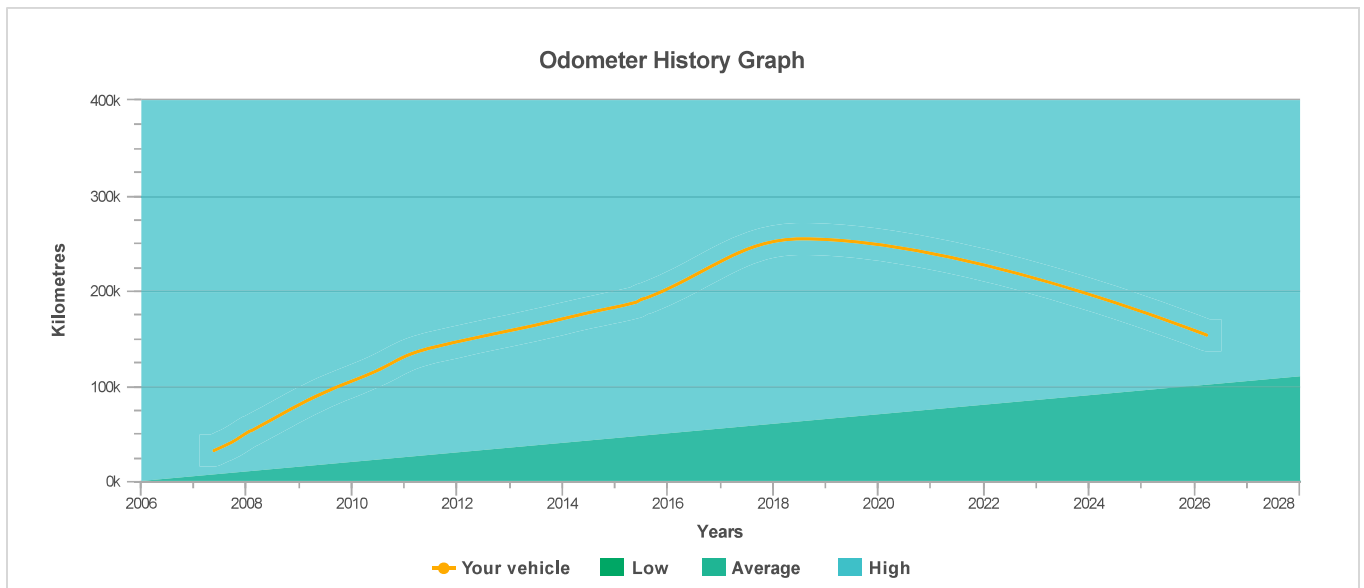

### LAST REPORTED ODOMETER READING

Kilometres	254,297
Date reported	20/07/2018

### READING ENTERED BY YOU

Kilometres	153,132
Date reported	25/03/2026

The odometer history for this vehicle has been supplied to CarHistory by various sources within the automotive industry.

Kilometres	Date reported	Alerts
153,132	25/03/2026	Possible Odometer Rollback
254,297	20/07/2018	
192,049	29/07/2015	
190,755	01/07/2015	
187,414	18/05/2015	

176,699	28/06/2014	
163,054	04/06/2013	
145,304	07/12/2011	
133,703	18/02/2011	
115,125	10/06/2010	
89,300	01/05/2009	
53,219	06/02/2008	
52,085	19/01/2008	
40,518	15/09/2007	
32,018	19/05/2007	

**CarHistory notes:**